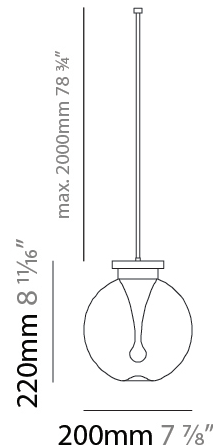

PROJECT
TYPE
SPECIFIER
QUANTITY
DATE

LA STILLA MODULAR SYSTEM SUSPENSION

D141260-

base number   Color   Finish   Finish
Temperature   Options   Options

1. To build a product code in our configurator select the specify button on the base model # product page
2. To build a manual product code on this datasheet choose from the options listed below in blue font and add the suffix to the base model #

GENERAL

Series: La Stilla
Subseries: La Stilla Modular System
Brand: Cangini & Tucci
Division: Design
Mounting Type: Suspension
Mounting Location: Ceiling
Subcategory: Pendant

PHYSICAL

Shape: Sphere
Diameter (mm): 200
Diameter (in): 7 7/8
Height (mm): 220
Height (in): 8 11/16
Max. Overall Height (mm): 2220
Max. Overall Height (in): 86 5/8
Light Distribution: Omnidirectional
Diffuser: Glass - Opal
Fixture Finish: [AMB / GRN / PNK / RUB / SKB / SMK / TOB / TRA](#)
Holder Finish: CHR / MWH / MBK / BCR
Fixture Material: Glass / Metal
Cable Details: 2000mm / 78 3/4" Transparent Cable
Upon Request: Finishes - Pearl Gold

ELECTRICAL

Lamp Type: LED
Input Wattage (W): 8.4
Dimming: Non-Dimming / Phase Dimming (120vac Only)
Driver Included: No
Input Voltage (V): 120
Constant Current (MA): 350mA
Upon Request: 0-10V Dimming

LED

Color Temperature (°K): [2700 / 3000](#)
Nominal Lumen (lm): 1202
CRI: >95 CRI
Lamp Life (hrs): 50000

OPTICAL

RATINGS AND CERTIFICATIONS

Certified By: Certified for North American Standards
IP rating: IP20