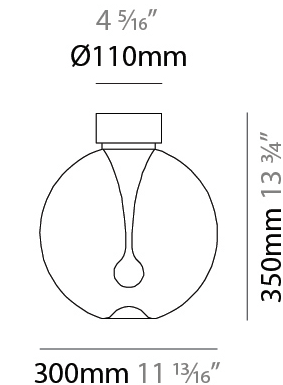

LA STILLA SURFACE

D142015-

base number   Color   Finish   Finish
Temperature   Options   Options

1. To build a product code in our configurator select the specify button on the base model # product page
2. To build a manual product code on this datasheet choose from the options listed below in blue font and add the suffix to the base model #

GENERAL

Series: La Stilla
Brand: Cangini & Tucci
Division: Design
Mounting Type: Surface
Mounting Location: Ceiling
Subcategory: Flush Mount

PHYSICAL

Shape: Sphere
Diameter (mm): 300
Diameter (in): 8 ¹¹/₁₆
Height (mm): 350
Height (in): 13 ³/₄
Light Distribution: Omnidirectional
Diffuser: Glass - Opal
Fixture Finish: [AMB / GRN / PNK / RUB / SKB / SMK / TOB / TRA](#)
Holder Finish: [CHR / MWH / MBK / BCR](#)
Fixture Material: Glass / Metal
Upon Request: Finishes - Pearl Gold

ELECTRICAL

Lamp Type: LED
Input Wattage (W): 14
Total Output Wattage (W): 12
Dimming: Non-Dimming / Phase Dimming (120vac Only)
Driver Included: Yes
Driver Location: Integrated
Driver Type: Constant Current - 120Vac
Driver Class: Class 2
Input Voltage (V): 120
Constant Current (MA): 350mA
Upon Request: Remote: 0-10Vdc dimming / Non-dimming 120/277Vac

LED

Color Temperature (°K): [2700 / 3000](#)
Nominal Lumen (lm): 1615
CRI: >95 CRI
Lamp Life (hrs): 50000

OPTICAL

RATINGS AND CERTIFICATIONS

Certified By: Certified for North American Standards
IP rating: IP20

PROJECT
TYPE
SPECIFIER
QUANTITY
DATE