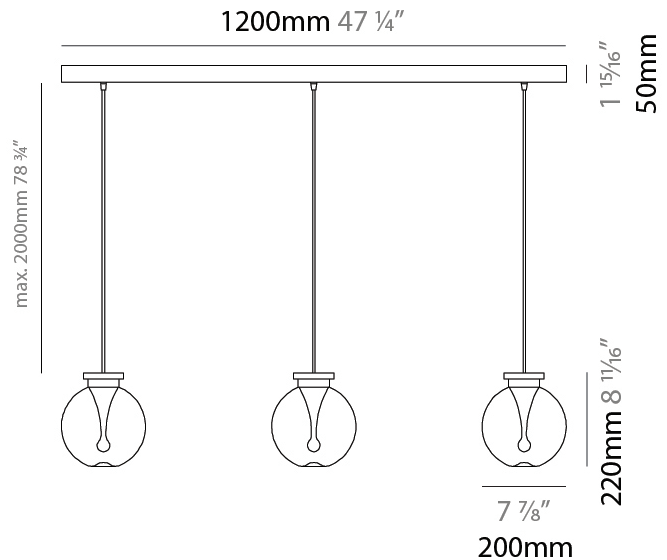

D141263-

base number	Color	Finish	Finish
	Temperature	Options	Options

1. To build a product code in our configurator select the specify button on the base model # product page
2. To build a manual product code on this datasheet choose from the options listed below in blue font and add the suffix to the base model #

GENERAL

Series: La Stilla
Subseries: La Stilla 3 Light Linear
Brand: Cangini & Tucci
Division: Design
Mounting Type: Suspension
Mounting Location: Ceiling
Subcategory: Pendant

PHYSICAL

Shape: Sphere
Length (mm): 1200
Length (in): 47 1/4
Height (mm): 220
Height (in): 8 11/16
Max. Overall Height (mm): 2220
Max. Overall Height (in): 86 5/8
Light Distribution: Omnidirectional
Diffuser: Glass - Opal
Fixture Finish: AMB / GRN / PNK / RUB / SKB / SMK / TOB / TRA
Holder Finish: CHR / MWH / MBK / BCR
Fixture Material: Glass / Metal
Cable Details: 2000mm / 78 3/4" Transparent Cable
Upon Request: Finishes - Pearl Gold

ELECTRICAL

Lamp Type: LED
Input Wattage (W): 25.2
Dimming: Non-Dimming / Phase Dimming (120vac Only)
Driver Included: Yes
Driver Location: Integrated
Driver Type: Constant Current - 120Vac
Driver Class: Class 2
Input Voltage (V): 120
Constant Current (MA): 350mA
Upon Request: 0-10Vdc dimming

LED

Color Temperature (*K): 2700 / 3000
Nominal Lumen (lm): 4845
CRI: >95 CRI
Lamp Life (hrs): 50000

OPTICAL

RATINGS AND CERTIFICATIONS

Certified By: Certified for North American Standards
IP rating: IP20