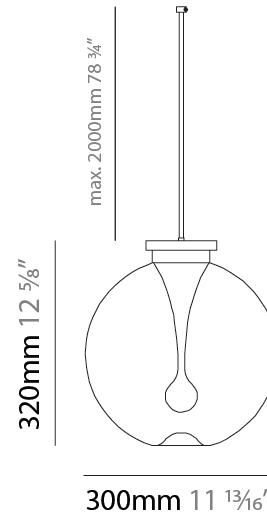

LA STILLA MONOPOINT SUSPENSION

D141262-

base number   Color   Finish   Finish
Temperature   Options   Options

1. To build a product code in our configurator select the specify button on the base model # product page
2. To build a manual product code on this datasheet choose from the options listed below in blue font and add the suffix to the base model #

GENERAL

Series: La Stilla
Subseries: La Stilla Monopoint
Brand: Cangini & Tucci
Division: Design
Mounting Type: Suspension
Mounting Location: Ceiling
Subcategory: Pendant

PHYSICAL

Shape: Sphere
Diameter (mm): 300
Diameter (in): 11 ¹³/₁₆
Height (mm): 320
Height (in): 12 ⁵/₈
Max. Overall Height (mm): 2280
Max. Overall Height (in): 91 ⁵/₁₆
Light Distribution: Omnidirectional
Diffuser: Glass - Opal
Fixture Finish: [AMB](#) / [GRN](#) / [PNK](#) / [RUB](#) / [SKB](#) / [SMK](#) / [TOB](#) / [TRA](#)
Holder Finish: [CHR](#) / [MWH](#) / [MBK](#) / [BCR](#)
Fixture Material: Glass / Metal
Cable Details: 2000mm / 78 3/4" Transparent Cable
Upon Request: Finishes - Pearl Gold

ELECTRICAL

Lamp Type: LED
Input Wattage (W): 14
Total Output Wattage (W): 12
Dimming: Non-Dimming / Phase Dimming (120vac Only)
Driver Included: No
Input Voltage (V): 120
Constant Current (MA): 350mA
Upon Request: 0-10V Dimming

LED

Color Temperature (°K): [2700](#) / [3000](#)
Nominal Lumen (lm): 1615
CRI: >95 CRI
Lamp Life (hrs): 50000

OPTICAL

RATINGS AND CERTIFICATIONS

Certified By: Certified for North American Standards
IP rating: IP20