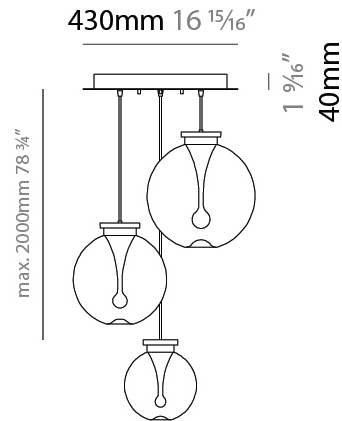

D141264-

base number	Color	Finish	Finish
	Temperature	Options	Options

1. To build a product code in our configurator select the specify button on the base model # product page
2. To build a manual product code on this datasheet choose from the options listed below in blue font and add the suffix to the base model #

GENERAL

Series: La Stilla
Subseries: La Stilla 3 Light Clusters
Brand: Cangini & Tucci
Division: Design
Mounting Type: Suspension
Mounting Location: Ceiling
Subcategory: Pendant

PHYSICAL

Shape: Sphere
Diameter (mm): 430
Diameter (in): 16 ¹⁵/₁₆
Height (mm): 220
Height (in): 8 ¹¹/₁₆
Max. Overall Height (mm): 2220
Max. Overall Height (in): 86 ⁵/₈
Light Distribution: Omnidirectional
Diffuser: Glass - Opal
Fixture Finish: AMB / GRN / PNK / RUB / SKB / SMK / TOB / TRA
Holder Finish: CHR / MWH / MBK / BCR
Fixture Material: Glass / Metal
Cable Details: 2000mm / 78 3/4" Transparent Cable
Upon Request: Finishes - Pearl Gold

ELECTRICAL

Lamp Type: LED
Input Wattage (W): 25.2
Dimming: Non-Dimming / Phase Dimming (120vac Only)
Driver Included: Yes
Driver Location: Integrated
Driver Type: Constant Current - 120Vac
Driver Class: Class 2
Input Voltage (V): 120
Constant Current (MA): 350mA
Upon Request: 0-10Vdc dimming

LED

Color Temperature (°K): 2700 / 3000
Nominal Lumen (lm): 4845
CRI: >95 CRI

OPTICAL

RATINGS AND CERTIFICATIONS

Certified By: Certified for North American Standards
IP rating: IP20