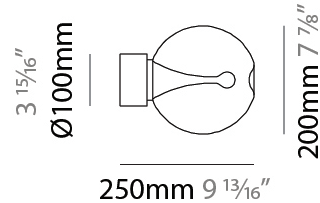

PROJECT
TYPE
SPECIFIER
QUANTITY
DATE

LA STILLA SURFACE

D143033-

base number   Color   Finish   Finish
Temperature   Options   Options

1. To build a product code in our configurator select the specify button on the base model # product page
2. To build a manual product code on this datasheet choose from the options listed below in blue font and add the suffix to the base model #

GENERAL

Series: La Stilla
Brand: Cangini & Tucci
Division: Design
Mounting Type: Surface
Mounting Location: Ceiling
Subcategory: Flush Mount

PHYSICAL

Shape: Sphere
Diameter (mm): 200
Diameter (in): 7 7/8
Height (mm): 250
Height (in): 9 13/16
Light Distribution: Omnidirectional
Diffuser: Glass - Opal
Fixture Finish: [AMB / GRN / PNK / RUB / SKB / SMK / TOB / TRA](#)
Holder Finish: CHR / MWH / MBK / BCR
Fixture Material: Glass / Metal
Upon Request: Finishes - Pearl Gold

ELECTRICAL

Lamp Type: LED
Input Wattage (W): 8.4
Dimming: Non-Dimming / Phase Dimming (120vac Only)
Driver Included: Yes
Driver Location: Integrated
Driver Type: Constant Current - 120Vac
Driver Class: Class 2
Input Voltage (V): 120
Constant Current (MA): 350mA

LED

Color Temperature (°K): [2700 / 3000](#)
Nominal Lumen (lm): 1615
CRI: >95 CRI
Lamp Life (hrs): 50000

OPTICAL

RATINGS AND CERTIFICATIONS

Certified By: Certified for North American Standards
IP rating: IP20