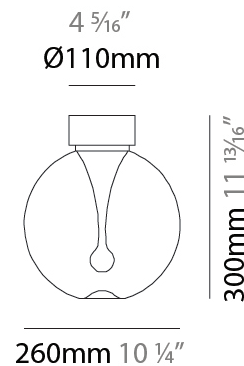

LA STILLA SURFACE

D142014-

base number   Color   Finish   Finish
Temperature   Options   Options

1. To build a product code in our configurator select the specify button on the base model # product page
2. To build a manual product code on this datasheet choose from the options listed below in blue font and add the suffix to the base model #

GENERAL

Series: La Stilla
Brand: Cangini & Tucci
Division: Design
Mounting Type: Surface
Mounting Location: Ceiling
Subcategory: Flush Mount

PHYSICAL

Shape: Sphere
Diameter (mm): 260
Diameter (in): 7 7/8
Height (mm): 300
Height (in): 8 11/16
Light Distribution: Omnidirectional
Diffuser: Glass - Opal
Fixture Finish: [AMB / GRN / PNK / RUB / SKB / SMK / TOB / TRA](#)
Holder Finish: [CHR / MWH / MBK / BCR](#)
Fixture Material: Glass / Metal
Upon Request: Finishes - Pearl Gold

ELECTRICAL

Lamp Type: LED
Input Wattage (W): 14
Total Output Wattage (W): 12
Dimming: Non-Dimming / Phase Dimming (120vac Only)
Driver Included: Yes
Driver Location: Integrated
Driver Type: Constant Current - 120Vac
Driver Class: Class 2
Input Voltage (V): 120
Constant Current (MA): 350mA
Upon Request: Remote: 0-10Vdc dimming / Non-dimming 120/277Vac

LED

Color Temperature (°K): [2700 / 3000](#)
Nominal Lumen (lm): 1615
CRI: >95 CRI
Lamp Life (hrs): 50000

OPTICAL

RATINGS AND CERTIFICATIONS

Certified By: Certified for North American Standards
IP rating: IP20

PROJECT
TYPE
SPECIFIER
QUANTITY
DATE