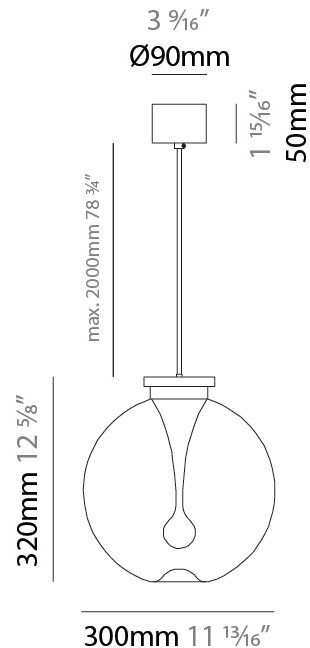

1. To build a product code in our configurator select the specify button on the base model # product page
2. To build a manual product code on this datasheet choose from the options listed below in blue font and add the suffix to the base model #

GENERAL

Series: La Stilla
Subseries: La Stilla Monopoint
Brand: Cangini & Tucci
Division: Design
Mounting Type: Suspension
Mounting Location: Ceiling
Subcategory: Pendant

PHYSICAL

Shape: Sphere
Diameter (mm): 300
Diameter (in): 11 ¹³/₁₆"
Height (mm): 320
Height (in): 12 ⁵/₈"
Max. Overall Height (mm): 2280
Max. Overall Height (in): 91 ⁵/₁₆"
Light Distribution: Omnidirectional
Diffuser: Glass - Opal
Fixture Finish: [AMB](#) / [GRN](#) / [PNK](#) / [RUB](#) / [SKB](#) / [SMK](#) / [TOB](#) / [TRA](#)
Holder Finish: [CHR](#) / [MWH](#) / [MBK](#) / [BCR](#)
Fixture Material: Glass / Metal
Cable Details: 2000mm / 78 3/4" Transparent Cable
Upon Request: Finishes - Pearl Gold

ELECTRICAL

Lamp Type: LED
Input Wattage (W): 14
Total Output Wattage (W): 12
Dimming: Non-Dimming / Phase Dimming (120vac Only)
Driver Included: Yes
Driver Location: Integrated
Driver Type: Constant Current - 120Vac
Driver Class: Class 2
Input Voltage (V): 120
Constant Current (MA): 350mA
Upon Request: 0-10V Dimming

LED

Color Temperature (°K): [2700](#) / [3000](#)
Nominal Lumen (lm): 1615
CRI: >95 CRI
Lamp Life (hrs): 50000

OPTICAL

RATINGS AND CERTIFICATIONS

Certified By: Certified for North American Standards
IP rating: IP20

PROJECT
TYPE
SPECIFIER
QUANTITY
DATE